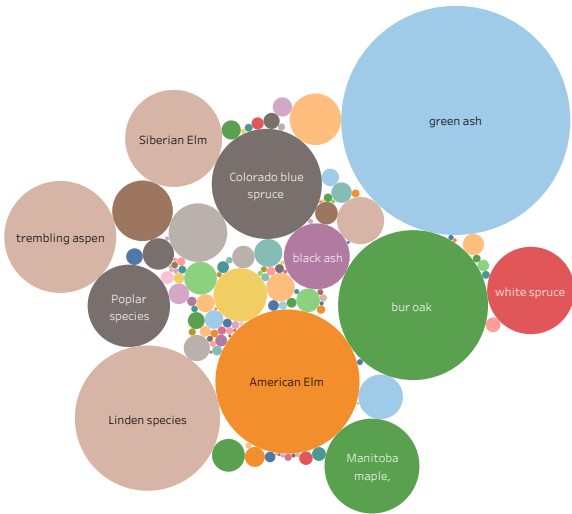

Tree Counts on Public Lands, 2015 vs. 2021

Year All
Electoral Ward Charleswood - Tuxedo - Westw...
Neighbourhood All
Tree Species All

Tree Counts by Ward 2015 vs. 2021

Tree Counts by Neighborhood 2015 vs. 2021

Trees by Species, 2021

Total Tree Counts by Ward 2015 vs. 2021

Electoral Ward	Year	
	2015	2021
Charleswood - Tuxedo - Westwood	25,361	24,242
Grand Total	25,361	24,242

Total Tree Counts, by Neighborhood 2015 vs. 2021

Neighbourhood	Year	
	2015	2021
WESTWOOD	3,414	2,969
SOUTH TUXEDO	2,402	2,278
TUXEDO	2,334	2,159
ELMHURST	2,080	1,949
BETSWORTH	2,014	1,857
WESTDALE	1,841	1,641
OLD TUXEDO	1,781	1,629
RIVER WEST PARK	1,216	1,171
ERIC COY	1,147	1,120
KIRKFIELD	1,140	1,062
SOUTHBOINE	1,020	968
VIALOUX	951	918
VARSITY VIEW	879	854
ASSINIBOIA DOWNS	572	682
GLENDALE	608	563
RIDGEDALE	598	572
RIDGEWOOD SOUTH	556	610
ROBLIN PARK	214	605
MARLTON	389	416
EDGELAND	92	94
WILKES SOUTH	66	89
TUXEDO INDUSTRIAL	34	20
ASSINIBOINE PARK	13	16
Grand Total	25,361	24,242

Trees by Species

Common Name	Year	
	2015	2021
green ash	6,162	6,034
bur oak	2,554	2,583
American Elm	2,624	2,387
Linden species	2,501	2,423
trembling aspen	1,414	1,441
Colorado blue spruce	1,380	1,394
Siberian Elm	1,069	1,083
Manitoba maple, boxelder	984	1,034
white spruce	824	877
Poplar species	826	780