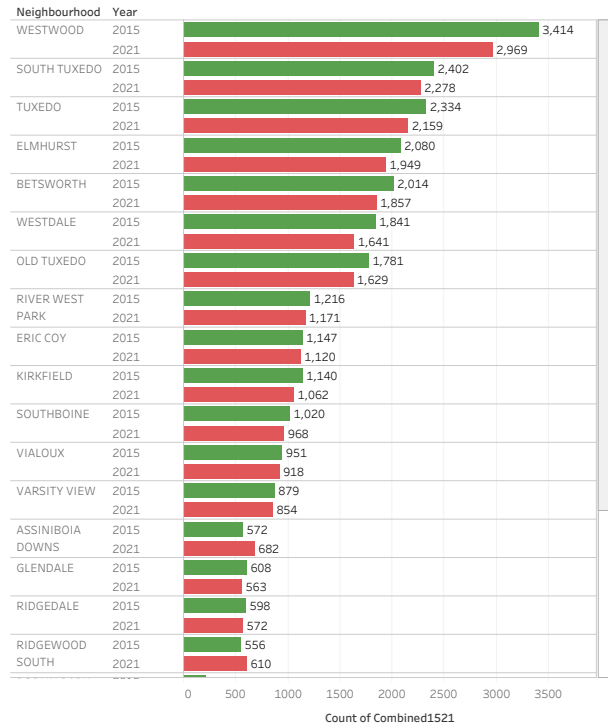

Tree Counts on Public Lands, 2015 vs. 2021

Year All
Electoral Ward Charleswood - Tuxedo - Westw...
Neighbourhood All
Tree Species All

Tree Counts by Ward 2015 vs. 2021

Tree Counts by Neighborhood 2015 vs. 2021

Trees by Species, 2021

Total Tree Counts by Ward 2015 vs. 2021

Electoral Ward	Year	
	2015	2021
Charleswood - Tuxedo - Westwood	25,361	24,242
Grand Total	25,361	24,242

Total Tree Counts, by Neighborhood 2015 vs. 2021

Neighbourhood	Year	
	2015	2021
WESTWOOD	3,414	2,969
SOUTH TUXEDO	2,402	2,278
TUXEDO	2,334	2,159
ELMHURST	2,080	1,949
BETSWORTH	2,014	1,857
WESTDALE	1,841	1,641
OLD TUXEDO	1,781	1,629
RIVER WEST PARK	1,216	1,171
ERIC COY	1,147	1,120
KIRKFIELD	1,140	1,062
SOUTHBOINE	1,020	968
VIALOUX	951	918
VARSITY VIEW	879	854
ASSINIBOIA DOWNS	572	682
GLENDALE	608	563
RIDGEDALE	598	572
RIDGEWOOD SOUTH	556	610
ROBLIN PARK	214	605
MARLTON	389	416
EDGELAND	92	94
WILKES SOUTH	66	89
TUXEDO INDUSTRIAL	34	20
ASSINIBOINE PARK	13	16
Grand Total	25,361	24,242