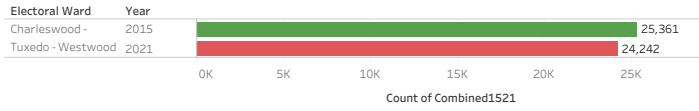

Tree Counts on Public Lands, 2015 vs. 2021

Year All
Electoral Ward Charleswood - Tuxedo - Westw...
Neighbourhood All
Tree Species All

Tree Counts by Ward 2015 vs. 2021

Tree Counts by Neighborhood 2015 vs. 2021

Trees by Species, 2021

Total Tree Counts by Ward 2015 vs. 2021

Electoral Ward	Year	
	2015	2021
Charleswood - Tuxedo - Westwood	25,361	24,242
Grand Total	25,361	24,242

Total Tree Counts, by Neighborhood 2015 vs. 2021