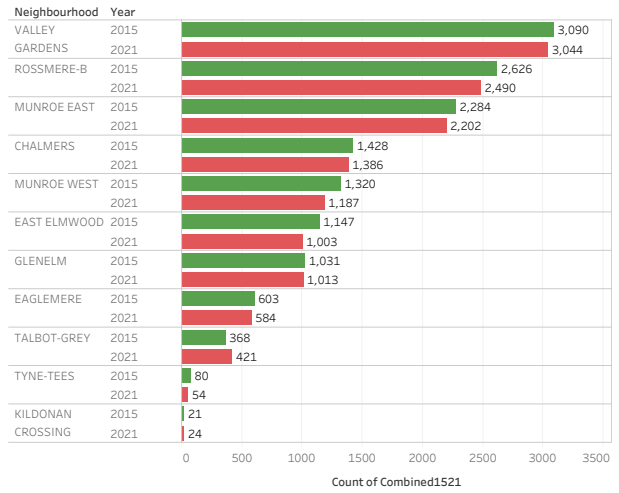

Tree Counts on Public Lands, 2015 vs. 2021

Year	Electoral Ward	Neighbourhood	Tree Species
All	Elmwood - East Kildonan	All	All

Tree Counts by Ward 2015 vs. 2021

Tree Counts by Neighborhood 2015 vs. 2021

Trees by Species, 2021

Total Tree Counts by Ward 2015 vs. 2021

Electoral Ward	Year	
	2015	2021
Elmwood - East Kildonan	13,998	13,408
Grand Total	13,998	13,408

Total Tree Counts, by Neighborhood 2015 vs. 2021

Neighbourhood	Year	
	2015	2021
VALLEY GARDENS	3,090	3,044
ROSSMERE-B	2,626	2,490
MUNROE EAST	2,284	2,202
CHALMERS	1,428	1,386
MUNROE WEST	1,320	1,187
EAST ELMWOOD	1,147	1,003
GLENELM	1,031	1,013
EAGLEMERE	603	584
TALBOT-GREY	368	421
TYNE-TEES	80	54
KILDONAN CROSSING	21	24
Grand Total	13,998	13,408