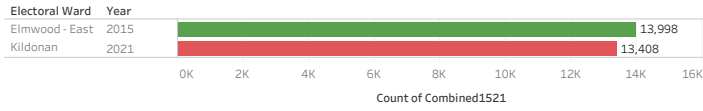

Tree Counts on Public Lands, 2015 vs. 2021

Year	Electoral Ward	Neighbourhood	Tree Species
All	Elmwood - East Kildonan	All	All

Tree Counts by Ward 2015 vs. 2021

Tree Counts by Neighborhood 2015 vs. 2021

Trees by Species, 2021

Total Tree Counts by Ward 2015 vs. 2021

Electoral Ward	Year	
	2015	2021
Elmwood - East Kildonan	13,998	13,408
Grand Total	13,998	13,408

Total Tree Counts, by Neighborhood 2015 vs. 2021

Neighbourhood	Year	
	2015	2021
VALLEY GARDENS	3,090	3,044
ROSSMERE-B	2,626	2,490
MUNROE EAST	2,284	2,202
CHALMERS	1,428	1,386
MUNROE WEST	1,320	1,187
EAST ELMWOOD	1,147	1,003
GLENELM	1,031	1,013
EAGLEMERE	603	584
TALBOT-GREY	368	421
TYNE-TEES	80	54
KILDONAN CROSSING	21	24
Grand Total	13,998	13,408