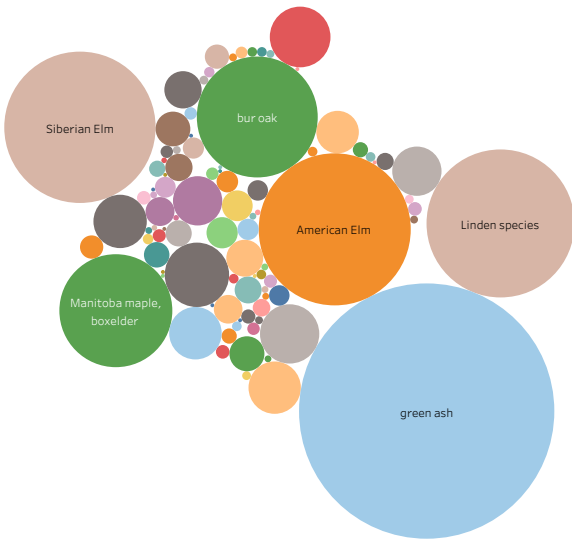

Tree Counts on Public Lands, 2015 vs. 2021

Year	Electoral Ward	Neighbourhood	Tree Species
All	Elmwood - East Kildonan	All	All

Tree Counts by Ward 2015 vs. 2021

Tree Counts by Neighborhood 2015 vs. 2021

Trees by Species, 2021

Total Tree Counts by Ward 2015 vs. 2021

Electoral Ward	Year	
	2015	2021
Elmwood - East Kildonan	13,998	13,408
Grand Total	13,998	13,408

Total Tree Counts, by Neighborhood 2015 vs. 2021

Neighbourhood	Year	
	2015	2021
VALLEY GARDENS	3,090	3,044
ROSSMERE-B	2,626	2,490
MUNROE EAST	2,284	2,202
CHALMERS	1,428	1,386
MUNROE WEST	1,320	1,187
EAST ELMWOOD	1,147	1,003
GLENELM	1,031	1,013
EAGLEMERE	603	584
TALBOT-GREY	368	421
TYNE-TEES	80	54
KILDONAN CROSSING	21	24
Grand Total	13,998	13,408

Trees by Species

Common Name	Year	
	2015	2021
green ash	4,299	4,214
American Elm	1,970	1,495
Siberian Elm	1,439	1,481
Linden species	1,353	1,416
bur oak	952	945
Manitoba maple, boxelder	849	825
black ash	411	157
Colorado blue spruce	262	268
white spruce	241	238
flowering crabapple speci..	231	227