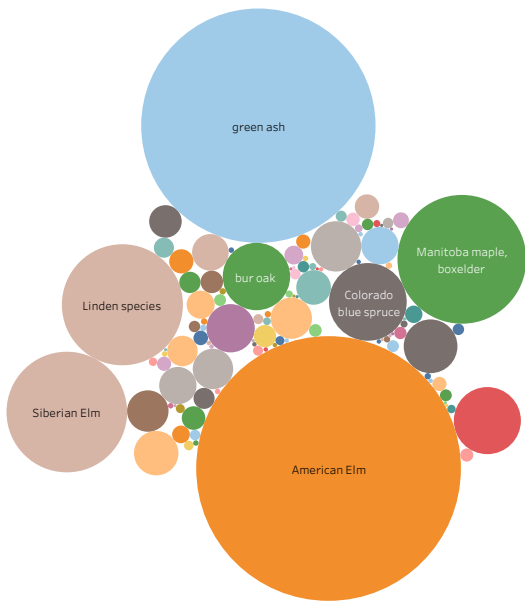

Trees by Species, 2021

Trees by Species

Total Tree Counts by Ward 2015 vs. 2021