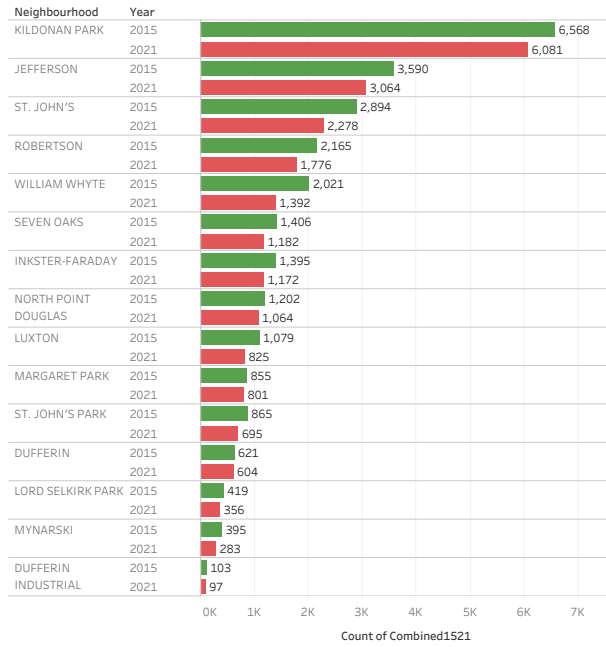

# Tree Counts on Public Lands, 2015 vs. 2021

Year	Electoral Ward	Neighbourhood	Tree Species
All	Mynarski	All	All

### Tree Counts by Ward 2015 vs. 2021

### Tree Counts by Neighborhood 2015 vs. 2021