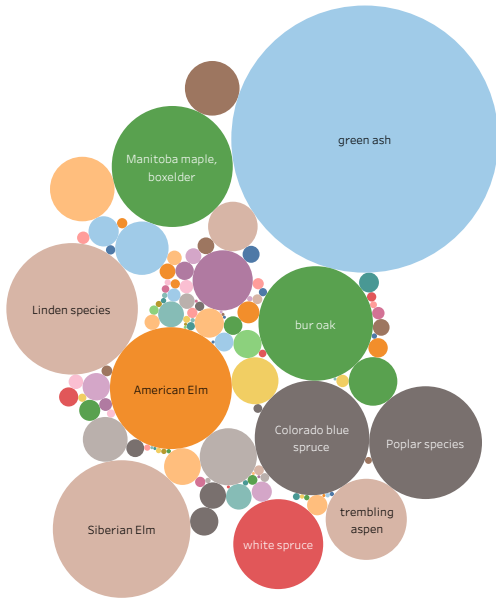

Tree Counts on Public Lands, 2015 vs. 2021

Year	Electoral Ward	Neighbourhood	Tree Species
All	North Kildonan	All	All

Tree Counts by Ward 2015 vs. 2021

Tree Counts by Neighborhood 2015 vs. 2021

Trees by Species, 2021

Total Tree Counts by Ward 2015 vs. 2021

Electoral Ward	Year	
	2015	2021
North Kildonan	25,334	24,327

Total Tree Counts, by Neighborhood 2015 vs. 2021

Neighbourhood	Year	
	2015	2021
RIVER EAST	4,764	5,075
ROSSMERE-A	4,558	4,268
KIL-CONA PARK	4,462	4,279
KILDONAN DRIVE	4,261	3,604
SPRINGFIELD NORTH	2,782	2,758
RIVERBEND	2,131	2,092
RIVERGROVE	1,261	1,164
SPRINGFIELD SOUTH	928	897
VALHALLA	165	169
McLEOD INDUSTRIAL	22	21
Grand Total	25,334	24,327

Grand Total	25,334	24,327
-------------	--------	--------

Trees by Species

Common Name	Year	
	2015	2021
green ash	7,467	7,414
Siberian Elm	1,917	1,967
Linden species	1,835	1,797
American Elm	1,865	1,543
Manitoba maple, boxelder	1,489	1,521
Poplar species	1,405	1,322
Colorado blue spruce	1,345	1,363
bur oak	1,251	1,362
white spruce	802	840
trembling aspen	696	684