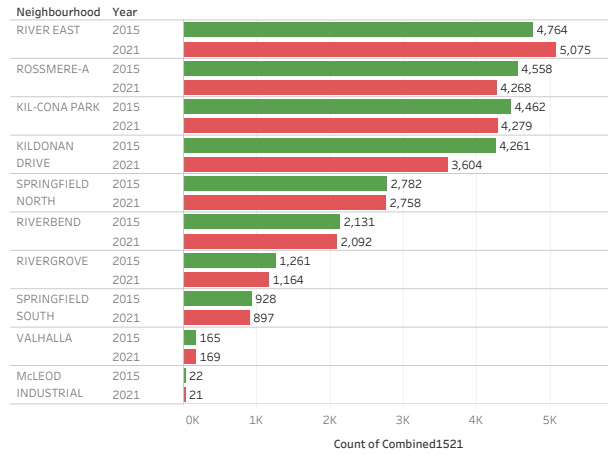

Tree Counts on Public Lands, 2015 vs. 2021

Year	Electoral Ward	Neighbourhood	Tree Species
All	North Kildonan	All	All

Tree Counts by Ward 2015 vs. 2021

Tree Counts by Neighborhood 2015 vs. 2021

Trees by Species, 2021

Total Tree Counts by Ward 2015 vs. 2021

Electoral Ward	Year	
	2015	2021
North Kildonan	25,334	24,327

Total Tree Counts, by Neighborhood 2015 vs. 2021

Neighbourhood	Year	
	2015	2021
RIVER EAST	4,764	5,075
ROSSMERE-A	4,558	4,268
KIL-CONA PARK	4,462	4,279
KILDONAN DRIVE	4,261	3,604
SPRINGFIELD NORTH	2,782	2,758
RIVERBEND	2,131	2,092
RIVERGROVE	1,261	1,164
SPRINGFIELD SOUTH	928	897
VALHALLA	165	169
McLEOD INDUSTRIAL	22	21
Grand Total	25,334	24,327