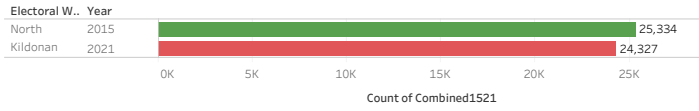

Tree Counts on Public Lands, 2015 vs. 2021

Year	Electoral Ward	Neighbourhood	Tree Species
All	North Kildonan	All	All

Tree Counts by Ward 2015 vs. 2021

Tree Counts by Neighborhood 2015 vs. 2021

Trees by Species, 2021

Total Tree Counts by Ward 2015 vs. 2021

Electoral Ward	Year	
	2015	2021
North Kildonan	25,334	24,327

Total Tree Counts, by Neighborhood 2015 vs. 2021

Neighbourhood	Year	
	2015	2021
RIVER EAST	4,764	5,075
ROSSMERE-A	4,558	4,268
KIL-CONA PARK	4,462	4,279
KILDONAN DRIVE	4,261	3,604
SPRINGFIELD NORTH	2,782	2,758
RIVERBEND	2,131	2,092
RIVERGROVE	1,261	1,164
SPRINGFIELD SOUTH	928	897
VALHALLA	165	169
McLEOD INDUSTRIAL	22	21
Grand Total	25,334	24,327