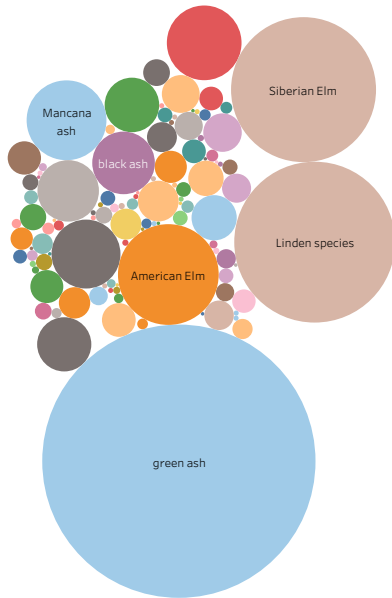

Trees by Species, 2021

Trees by Species

Total Tree Counts by Ward 2015 vs. 2021