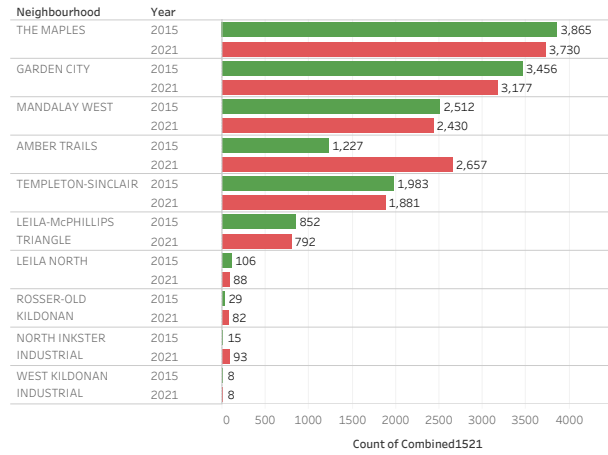

# Tree Counts on Public Lands, 2015 vs. 2021

Year	Electoral Ward	Neighbourhood	Tree Species
All	Old Kildonan	All	All

### Tree Counts by Ward 2015 vs. 2021

### Tree Counts by Neighborhood 2015 vs. 2021