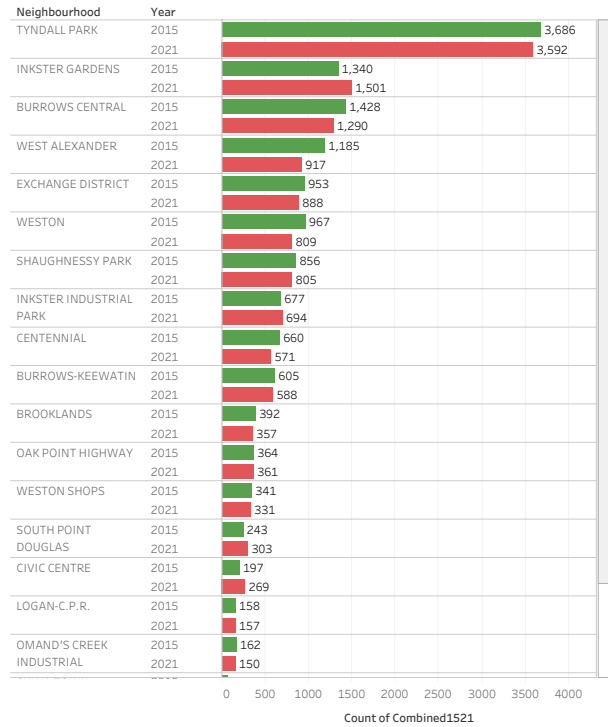

Tree Counts on Public Lands, 2015 vs. 2021

Year Electoral Ward Neighbourhood Tree Species
 All Point Douglas All All

Tree Counts by Ward 2015 vs. 2021

Tree Counts by Neighborhood 2015 vs. 2021

Trees by Species, 2021

Total Tree Counts by Ward 2015 vs. 2021

Electoral Ward	Year	
	2015	2021
Point Douglas	14,327	13,692
Grand Total	14,327	13,692

Total Tree Counts, by Neighborhood 2015 vs. 2021

Neighbourhood	Year	
	2015	2021
TYNDALL PARK	3,686	3,592
INKSTER GARDENS	1,340	1,501
BURROWS CENTRAL	1,428	1,290
WEST ALEXANDER	1,185	917
EXCHANGE DISTRICT	953	888
WESTON	967	809
SHAUGHNESSY PARK	856	805
INKSTER INDUSTRIAL PAR..	677	694
CENTENNIAL	660	571
BURROWS-KEEWATIN	605	588
BROOKLANDS	392	357
OAK POINT HIGHWAY	364	361
WESTON SHOPS	341	331
SOUTH POINT DOUGLAS	243	303
CIVIC CENTRE	197	269
LOGAN-C.P.R.	158	157
OMAND'S CREEK INDUST..	162	150
CHINA TOWN	64	75
PORTAGE & MAIN	34	19
PACIFIC INDUSTRIAL	15	15
Grand Total	14,327	13,692

Trees by Species

Common Name	Year	
	2015	2021
green ash	6,264	6,011
American Elm	2,819	2,381
Linden species	1,331	1,354
Siberian Elm	922	964
Poplar species	375	346
Manitoba maple, boxelder	327	370
black ash	341	150
Colorado blue spruce	220	219
Mancana ash	235	191
Shubert Chokecherry	275	134