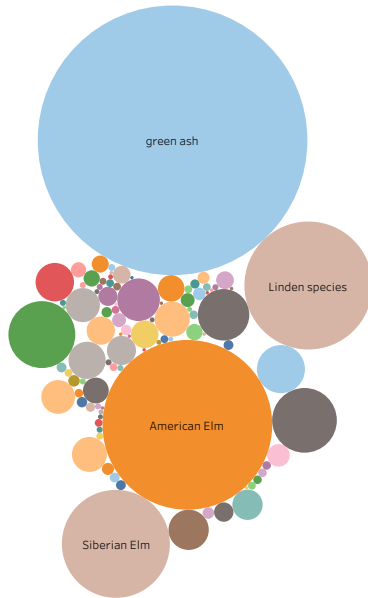

Tree Counts on Public Lands, 2015 vs. 2021

Year Electoral Ward Neighbourhood Tree Species
 All Point Douglas All All

Tree Counts by Ward 2015 vs. 2021

Tree Counts by Neighborhood 2015 vs. 2021

Trees by Species, 2021

Total Tree Counts by Ward 2015 vs. 2021

Electoral Ward	Year	
	2015	2021
Point Douglas	14,327	13,692
Grand Total	14,327	13,692

Total Tree Counts, by Neighborhood 2015 vs. 2021

Neighbourhood	Year	
	2015	2021
TYNDALL PARK	3,686	3,592
INKSTER GARDENS	1,340	1,501
BURROWS CENTRAL	1,428	1,290
WEST ALEXANDER	1,185	917
EXCHANGE DISTRICT	953	888
WESTON	967	809
SHAUGHNESSY PARK	856	805
INKSTER INDUSTRIAL PAR..	677	694
CENTENNIAL	660	571
BURROWS-KEEWATIN	605	588
BROOKLANDS	392	357
OAK POINT HIGHWAY	364	361
WESTON SHOPS	341	331
SOUTH POINT DOUGLAS	243	303
CIVIC CENTRE	197	269
LOGAN-C.P.R.	158	157
OMAND'S CREEK INDUST..	162	150
CHINA TOWN	64	75
PORTAGE & MAIN	34	19
PACIFIC INDUSTRIAL	15	15
Grand Total	14,327	13,692

Trees by Species

Common Name	Year	
	2015	2021
green ash	6,264	6,011
American Elm	2,819	2,381
Linden species	1,331	1,354
Siberian Elm	922	964
Poplar species	375	346
Manitoba maple, boxelder	327	370
black ash	341	150
Colorado blue spruce	220	219
Mancana ash	235	191
Shubert Chokecherry	275	134