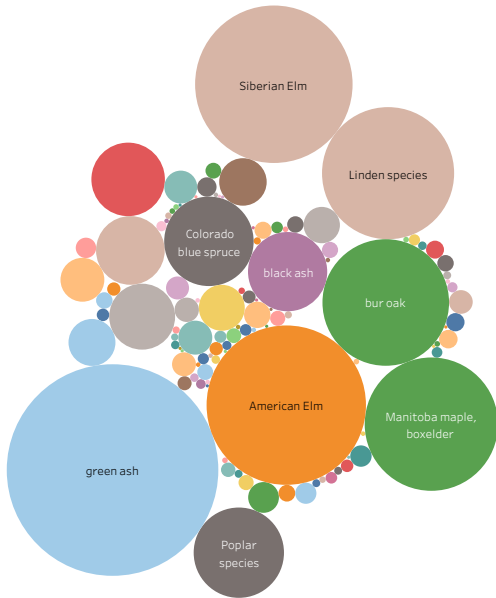

Tree Counts on Public Lands, 2015 vs. 2021

Year	Electoral Ward	Neighbourhood	Tree Species
All	St. Boniface	All	All

Tree Counts by Ward 2015 vs. 2021

Tree Counts by Neighborhood 2015 vs. 2021

Trees by Species, 2021

Total Tree Counts by Ward 2015 vs. 2021

Electoral W.	Year	
	2015	2021
St. Boniface	23,235	20,075

Grand Total	23,235	20,075
-------------	--------	--------

Total Tree Counts, by Neighborhood 2015 vs. 2021

Trees by Species

Common Name	Year	
	2015	2021
green ash	5,552	4,309
Siberian Elm	3,268	2,387
American Elm	2,785	2,445
Manitoba maple, boxelder	1,700	1,711
Linden species	1,715	1,680
bur oak	1,553	1,542
black ash	1,072	604
Poplar species	813	785
Colorado blue spruce	792	770
white spruce	526	520