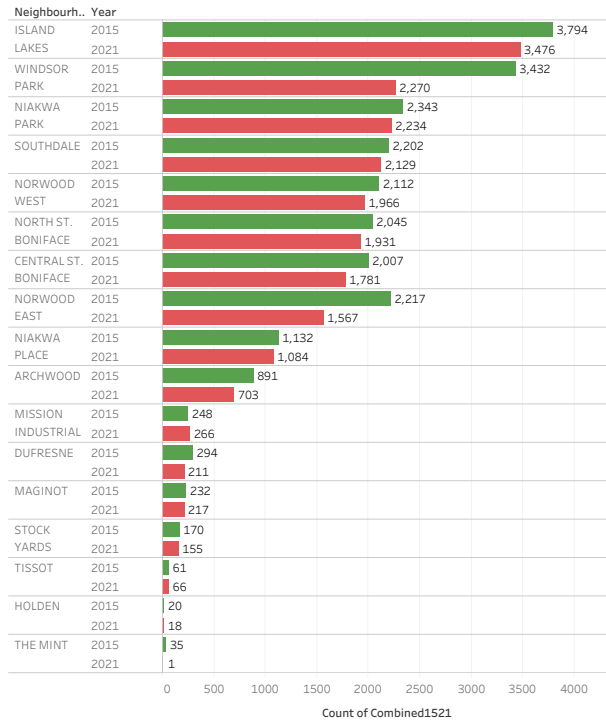

Tree Counts on Public Lands, 2015 vs. 2021

Year	Electoral Ward	Neighbourhood	Tree Species
All	St. Boniface	All	All

Tree Counts by Ward 2015 vs. 2021

Tree Counts by Neighborhood 2015 vs. 2021

Trees by Species, 2021

Total Tree Counts by Ward 2015 vs. 2021

Electoral W.	Year	
	2015	2021
St. Boniface	23,235	20,075

Grand Total	23,235	20,075
-------------	--------	--------

Total Tree Counts, by Neighborhood 2015 vs. 2021

Neighbourhood	Year	
	2015	2021
ISLAND LAKES	3,794	3,476
WINDSOR PARK	3,432	2,270
NIAKWA PARK	2,343	2,234
SOUTHDALE	2,202	2,129
NORWOOD WEST	2,112	1,966
NORTH ST. BONIFACE	2,045	1,931
CENTRAL ST. BONIFACE	2,007	1,781
NORWOOD EAST	2,217	1,567
NIAKWA PLACE	1,132	1,084
ARCHWOOD	891	703
MISSION INDUSTRIAL	248	266
DUFRESNE	294	211
MAGINOT	232	217
STOCK YARDS	170	155
TISSOT	61	66
HOLDEN	20	18
THE MINT	35	1
Grand Total	23,235	20,075