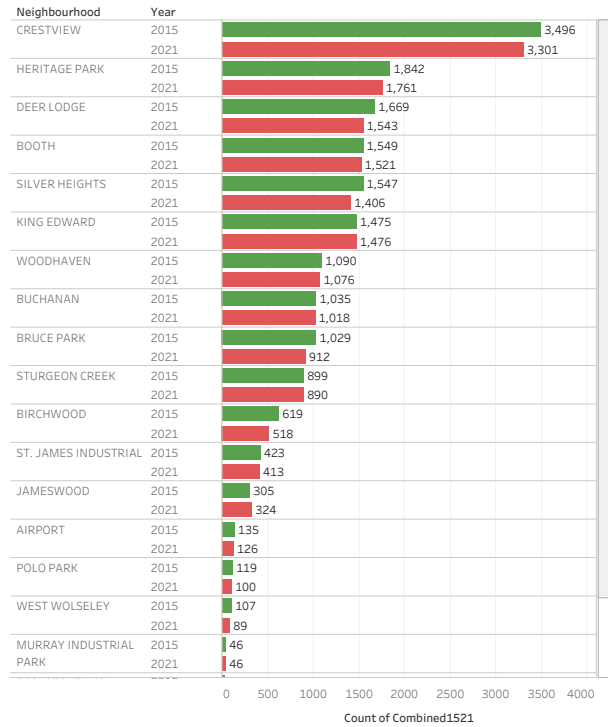

Tree Counts on Public Lands, 2015 vs. 2021

Year: All
Electoral Ward: St. James
Neighbourhood: All
Tree Species: All

Tree Counts by Ward 2015 vs. 2021

Tree Counts by Neighborhood 2015 vs. 2021

Trees by Species, 2021

Total Tree Counts by Ward 2015 vs. 2021

Electoral W.	Year	
	2015	2021
St. James	17,434	16,588
Grand Total	17,434	16,588

Total Tree Counts, by Neighborhood 2015 vs. 2021

Neighbourhood	Year	
	2015	2021
CRESTVIEW PARK	3,496	3,301
HERITAGE PARK	1,842	1,761
DEER LODGE	1,669	1,543
BOOTH	1,549	1,521
SILVER HEIGHTS	1,547	1,406
KING EDWARD	1,475	1,476
WOODHAVEN	1,090	1,076
BUCHANAN	1,035	1,018
BRUCE PARK	1,029	912
STURGEON CREEK	899	890
BIRCHWOOD	619	518
ST. JAMES INDUSTRIAL	423	413
JAMESWOOD	305	324
AIRPORT	135	126
POLO PARK	119	100
WEST WOLSELEY	107	89
MURRAY INDUSTRIAL PA..	46	46
SASKATCHEWAN NORTH	28	29
KENSINGTON	21	22
ASSINIBOIA DOWNS	17	17
Grand Total	17,434	16,588

Trees by Species

Common Name	Year	
	2015	2021
green ash	4,163	4,067
American Elm	2,101	1,674
Siberian Elm	1,746	1,930
Linden species	1,659	1,668
bur oak	1,355	1,345
Manitoba maple, boxelder	1,065	1,068
Colorado blue spruce	770	762
white spruce	645	684
flowering crabapple speci..	494	480
Shubert Chokecherry	475	233