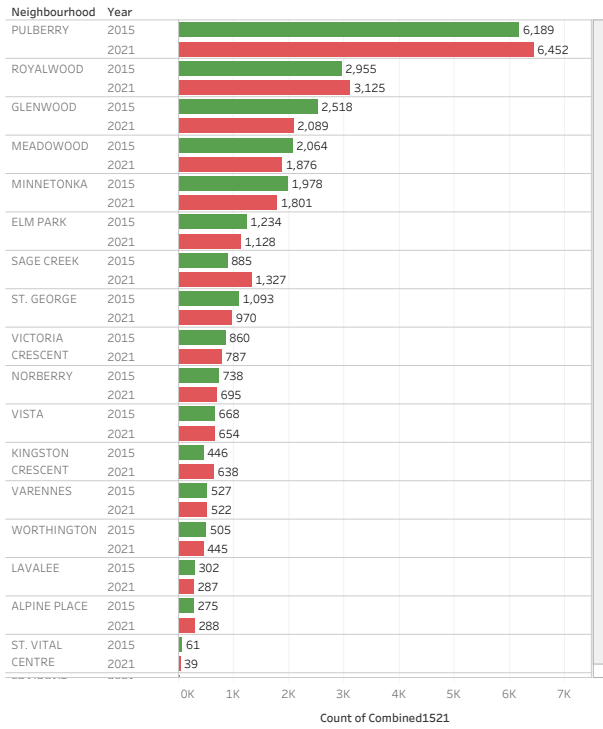

Tree Counts on Public Lands, 2015 vs. 2021

Year	Electoral Ward	Neighbourhood	Tree Species
All	St. Vital	All	All

Tree Counts by Ward 2015 vs. 2021

Tree Counts by Neighborhood 2015 vs. 2021

Trees by Species, 2021

Total Tree Counts by Ward 2015 vs. 2021

Electoral W.	Year	
	2015	2021
St. Vital	23,298	23,136

Grand Total	23,298	23,136
-------------	--------	--------

Total Tree Counts, by Neighborhood 2015 vs. 2021

Neighbourhood	Year	
	2015	2021
PULBERRY	6,189	6,452
ROYALWOOD	2,955	3,125
GLENWOOD	2,518	2,089
MEADOWWOOD	2,064	1,876
MINNETONKA	1,978	1,801
ELM PARK	1,234	1,128
SAGE CREEK	885	1,327
ST. GEORGE	1,093	970
VICTORIA CRESCENT	860	787
NORBERRY	738	695
VISTA	668	654
KINGSTON CRESCENT	446	638
VARENNES	527	522
WORTHINGTON	505	445
LAVALEE	302	287
ALPINE PLACE	275	288
ST. VITAL CENTRE	61	39
FRAIPONT		13
Grand Total	23,298	23,136