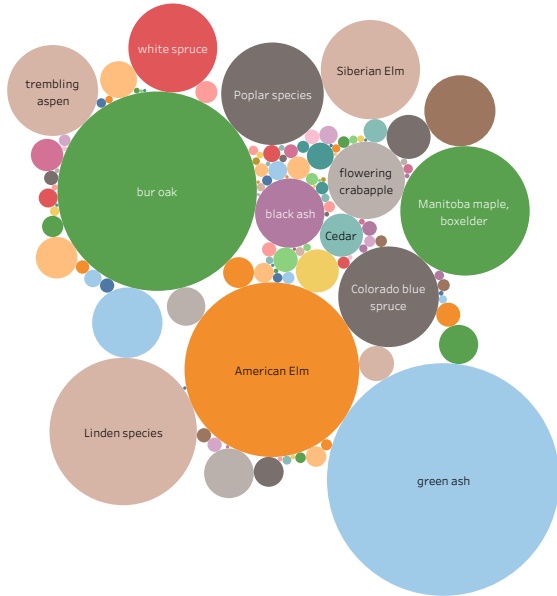

Tree Counts on Public Lands, 2015 vs. 2021

Year	Electoral Ward	Neighbourhood	Tree Species
All	St. Vital	All	All

Tree Counts by Ward 2015 vs. 2021

Tree Counts by Neighborhood 2015 vs. 2021

Trees by Species, 2021

Total Tree Counts by Ward 2015 vs. 2021

Electoral W.	Year	
	2015	2021
St. Vital	23,298	23,136

Grand Total	23,298	23,136
-------------	--------	--------

Total Tree Counts, by Neighborhood 2015 vs. 2021

Neighbourhood	Year	
	2015	2021
PULBERRY	6,189	6,452
ROYALWOOD	2,955	3,125
GLENWOOD	2,518	2,089
MEADOWWOOD	2,064	1,876
MINNETONKA	1,978	1,801
ELM PARK	1,234	1,128
SAGE CREEK	885	1,327
ST. GEORGE	1,093	970
VICTORIA CRESCENT	860	787
NORBERRY	738	695
VISTA	668	654
KINGSTON CRESCENT	446	638
VARENNES	527	522
WORTHINGTON	505	445
LAVALEE	302	287
ALPINE PLACE	275	288
ST. VITAL CENTRE	61	39
FRAIPONT		13
Grand Total	23,298	23,136

Trees by Species

Common Name	Year	
	2015	2021
green ash	4,967	4,799
bur oak	3,364	3,525
American Elm	2,987	2,703
Linden species	1,847	1,927
Manitoba maple, boxelder	1,395	1,484
Colorado blue spruce	925	898
Siberian Elm	886	874
Poplar species	729	932
trembling aspen	680	733
white spruce	707	700