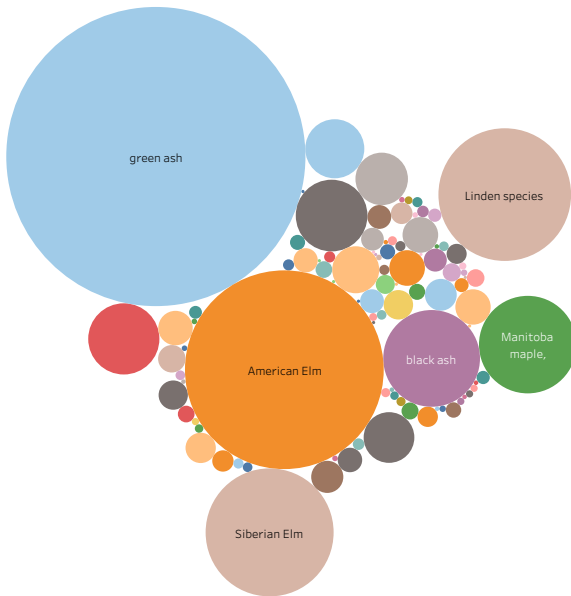

Tree Counts on Public Lands, 2015 vs. 2021

Year	Electoral Ward	Neighbourhood	Tree Species
All	Transcona	All	All

Tree Counts by Ward 2015 vs. 2021

Tree Counts by Neighborhood 2015 vs. 2021

Trees by Species, 2021

Total Tree Counts by Ward 2015 vs. 2021

Electoral W.	Year	
	2015	2021
Transcona	21,728	21,780
Grand Total	21,728	21,780

Total Tree Counts, by Neighborhood 2015 vs. 2021

Neighbourhood	Year	
	2015	2021
KILDARE-REDONDA	3,903	3,738
MEADOWS	2,963	3,119
CANTERBURY PARK	2,468	2,826
VICTORIA WEST	2,141	1,952
RADISSON	2,090	1,956
MISSION GARDENS	1,649	1,676
KERN PARK	1,604	1,494
GRASSIE	1,292	1,406
MELROSE	1,120	999
ST. BONIFACE INDUSTRIA..	655	762
SOUTHLAND PARK	690	683
TRANSCONA YARDS	688	674
REGENT	233	179
TRANSCONA SOUTH	131	151
DUGALD	56	53
PEGUIS	3	74
NORTH TRANSCONA YAR..	27	27
SYMINGTON YARDS	15	11
Grand Total	21,728	21,780

Trees by Species

Common Name	Year	
	2015	2021
green ash	8,805	8,677
American Elm	4,065	3,828
Linden species	1,640	1,706
Siberian Elm	1,682	1,588
black ash	1,193	907
Manitoba maple, boxelder	1,008	922
Colorado blue spruce	494	498
white spruce	399	491
Mancana ash	312	338
Poplar species	250	249