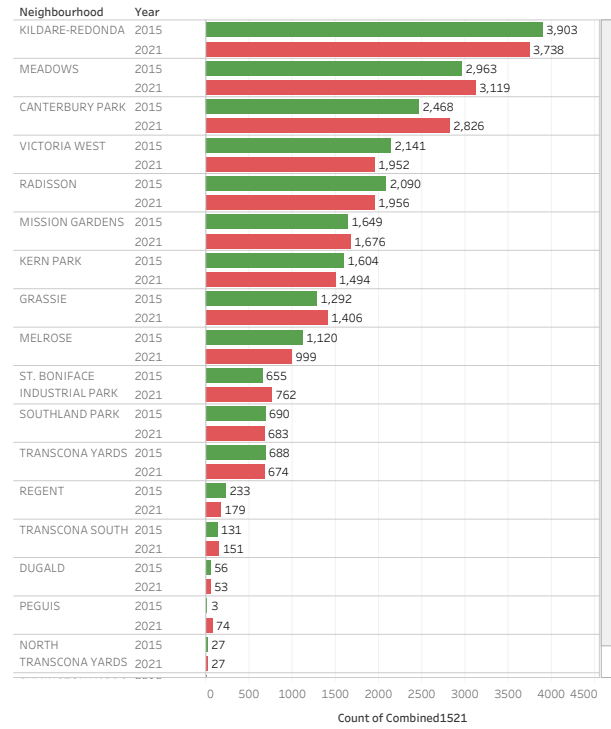

Tree Counts on Public Lands, 2015 vs. 2021

Year	Electoral Ward	Neighbourhood	Tree Species
All	Transcona	All	All

Tree Counts by Ward 2015 vs. 2021

Tree Counts by Neighborhood 2015 vs. 2021

Trees by Species, 2021

Total Tree Counts by Ward 2015 vs. 2021

Electoral W.	Year	
	2015	2021
Transcona	21,728	21,780
Grand Total	21,728	21,780

Total Tree Counts, by Neighborhood 2015 vs. 2021

Neighbourhood	Year	
	2015	2021
KILDARE-REDONDA	3,903	3,738
MEADOWS	2,963	3,119
CANTERBURY PARK	2,468	2,826
VICTORIA WEST	2,141	1,952
RADISSON	2,090	1,956
MISSION GARDENS	1,649	1,676
KERN PARK	1,604	1,494
GRASSIE	1,292	1,406
MELROSE	1,120	999
ST. BONIFACE INDUSTRIA..	655	762
SOUTHLAND PARK	690	683
TRANSCONA YARDS	688	674
REGENT	233	179
TRANSCONA SOUTH	131	151
DUGALD	56	53
PEGUIS	3	74
NORTH TRANSCONA YAR..	27	27
SYMINGTON YARDS	15	11
Grand Total	21,728	21,780