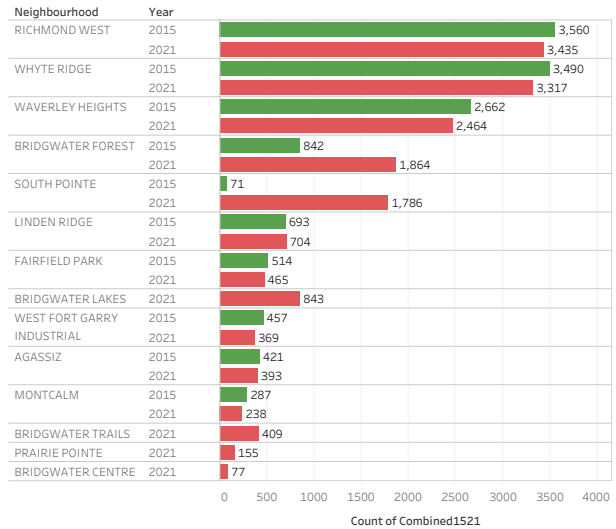

Tree Counts on Public Lands, 2015 vs. 2021

Year	Electoral Ward	Neighbourhood	Tree Species
All	Waverley West	All	All

Tree Counts by Ward 2015 vs. 2021

Tree Counts by Neighborhood 2015 vs. 2021

Trees by Species, 2021

Total Tree Counts by Ward 2015 vs. 2021

Electoral Ward	Year	
	2015	2021
Waverley West	12,997	16,519
Grand Total	12,997	16,519

Total Tree Counts, by Neighborhood 2015 vs. 2021

Neighbourhood	Year	
	2015	2021
RICHMOND WEST	3,560	3,435
WHYTE RIDGE	3,490	3,317
WAVERLEY HEIGHTS	2,662	2,464
BRIDGWATER FOREST	842	1,864
SOUTH POINTE	71	1,786
LINDEN RIDGE	693	704
FAIRFIELD PARK	514	465
BRIDGWATER LAKES		843
WEST FORT GARRY INDUS..	457	369
AGASSIZ	421	393
MONTCALM	287	238
BRIDGWATER TRAILS		409
PRAIRIE POINTE		155
BRIDGWATER CENTRE		77
Grand Total	12,997	16,519